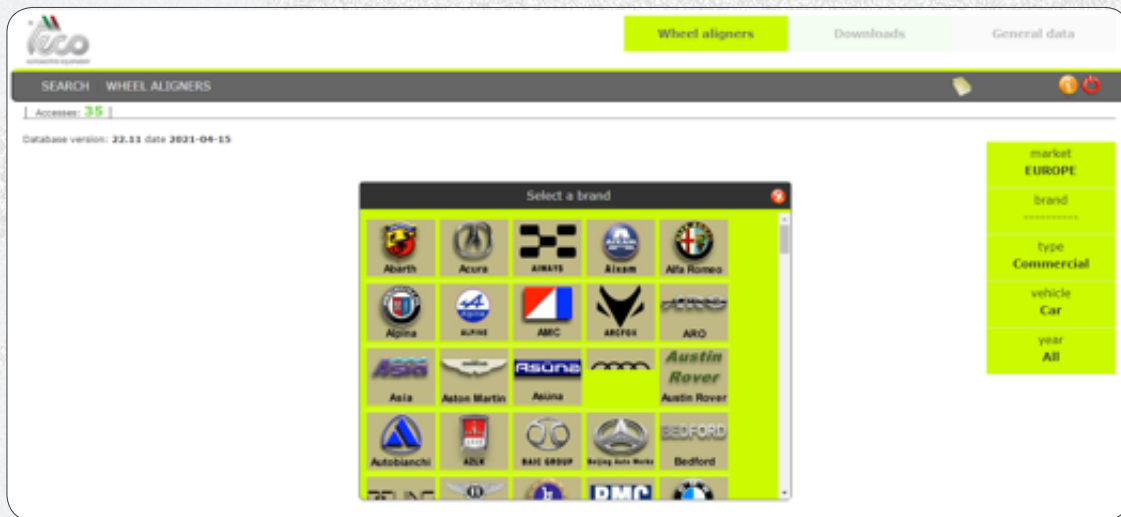

# NEW

11/2021

07/05/2021

WHEEL ALIGNMENT

## SUBJECT: NEW INFOAUTO SERVICE – ONLINE WHEEL ALIGNMENT

The new TECO wheel alignment database update service is now available on our website.

The ONLINE WHEEL ALIGNMENT service guarantees the availability of wheel alignment specifications for new models in real time.